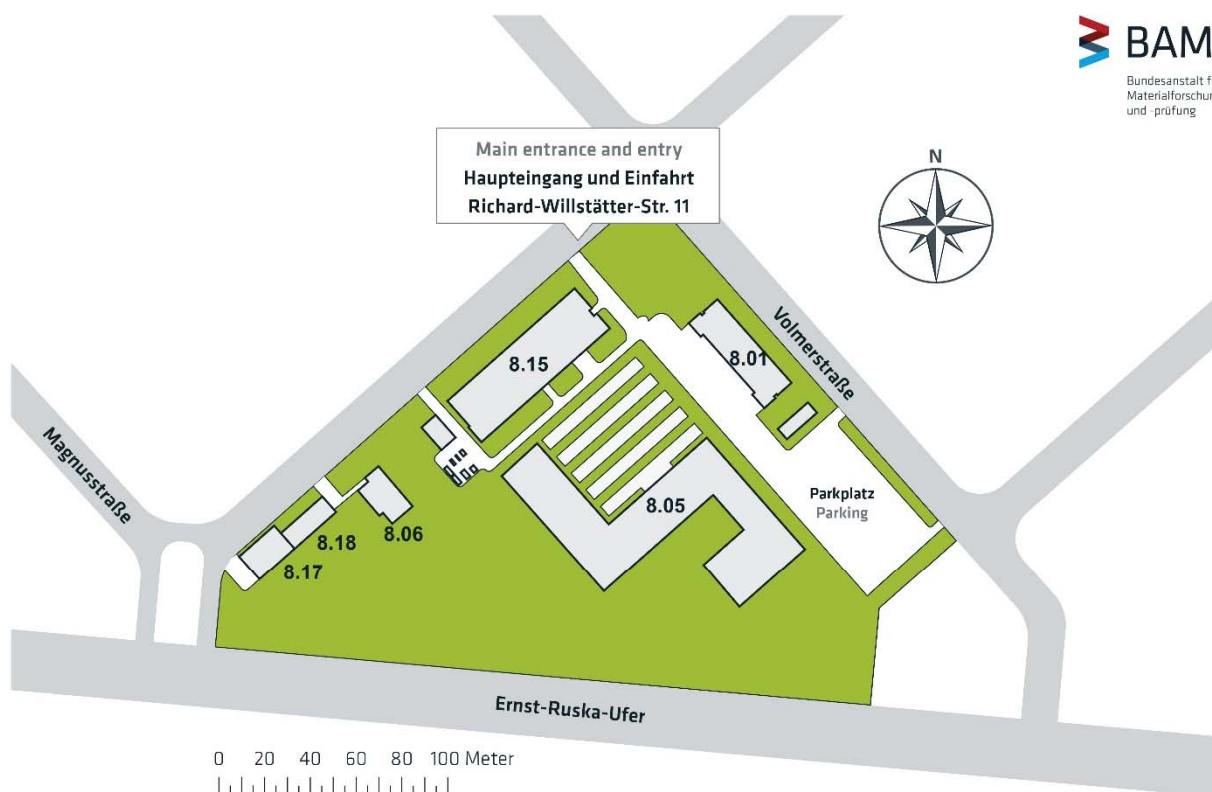

## HOW TO FIND BAM

### BRANCH ADLERSHOF

BAM Branch Adlershof  
Richard-Willstätter-Straße 11  
12489 Berlin  
Phone: +49 30 8104-0

## HOW TO REACH BAM BRANCH ADLERSHOF BY PUBLIC TRANSPORT

The area map below shows you how to reach BAM branch Adlershof by public transport. On the following page, you will find a layout of the area.

For more information, please visit the homepage of [VBB](http://www.vbb.de) (Verkehrsbetriebe Berlin-Brandenburg) and enter "S Adlershof" (approx. 15 minutes walking distance).